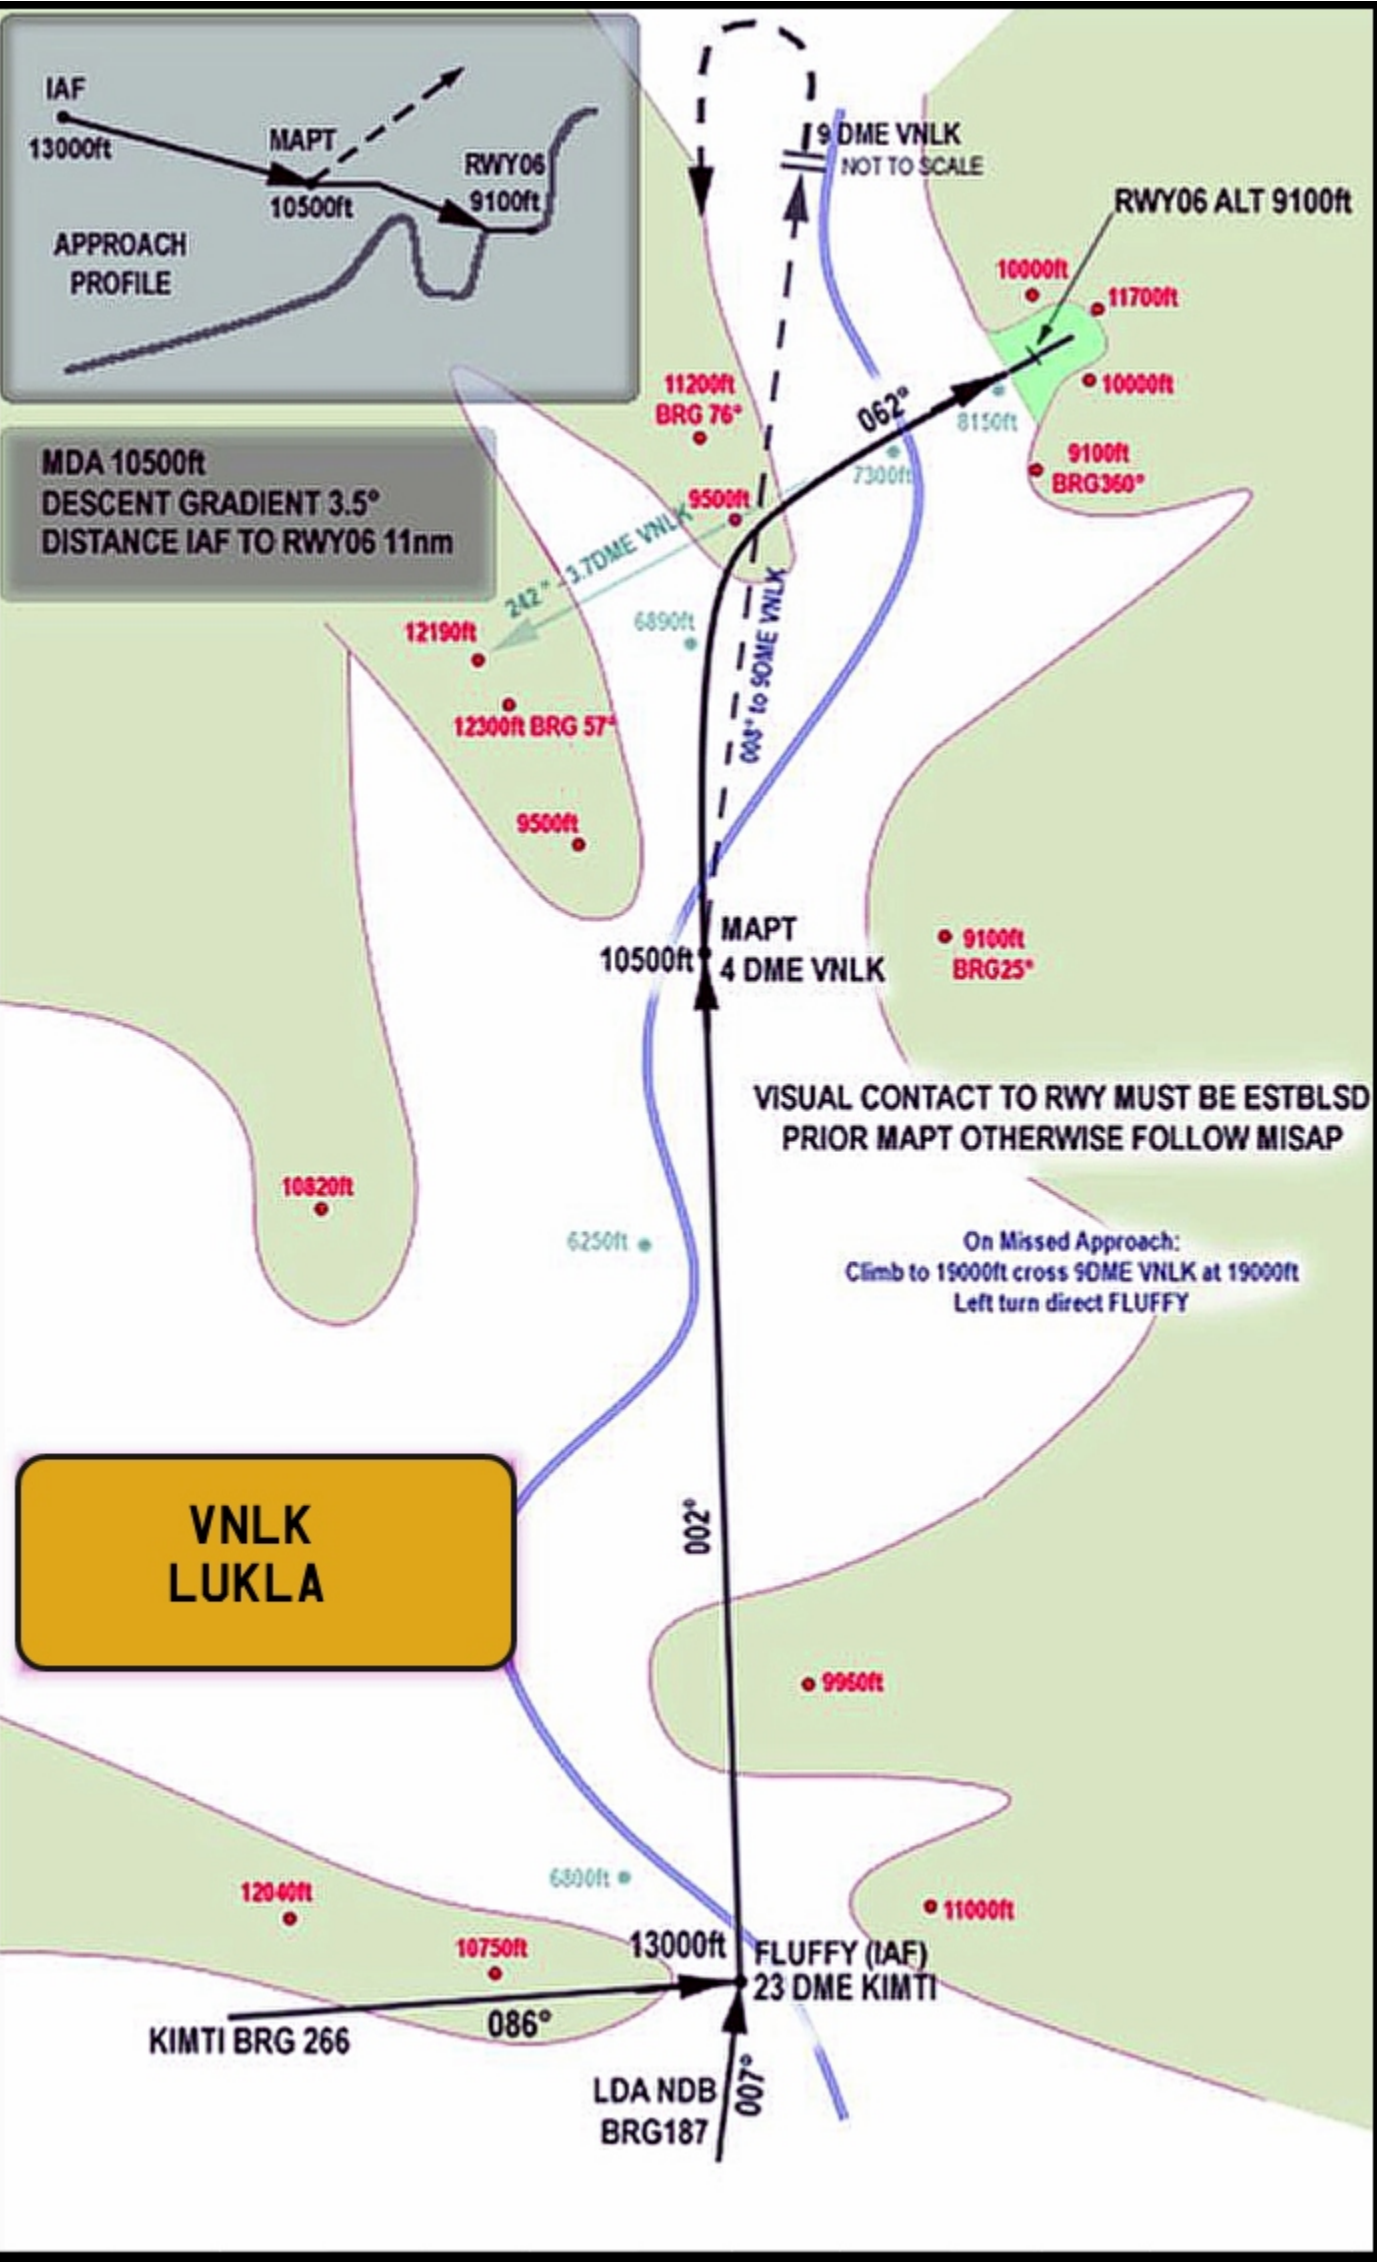

**MDA 10500ft**  
**DESCENT GRADIENT 3.5°**  
**DISTANCE IAF TO RWY06 11nm**

**VNLK LUKLA**

Everest Base Camp Trekking Route

0-5